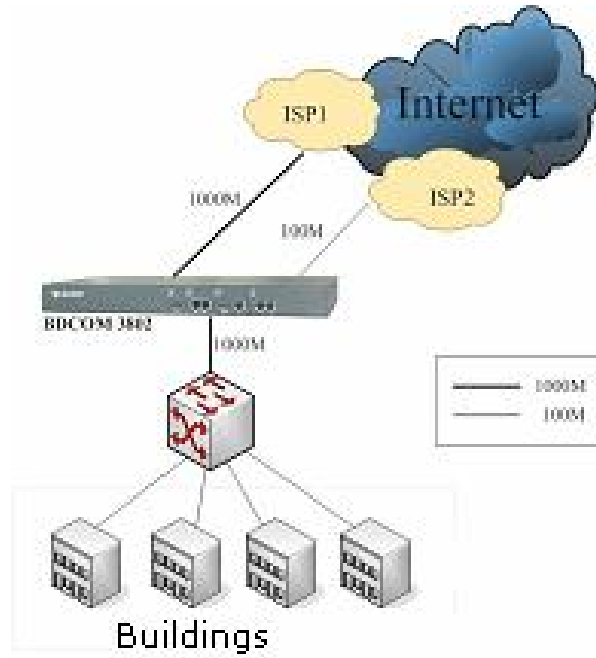

Shanghai Baud Data Communication Co., Ltd.

Tel: 86-21-50800666

Fax: 86-21-50800641

Mail: overseas@bdcom.com.cn

<http://www.bdcom.cn>